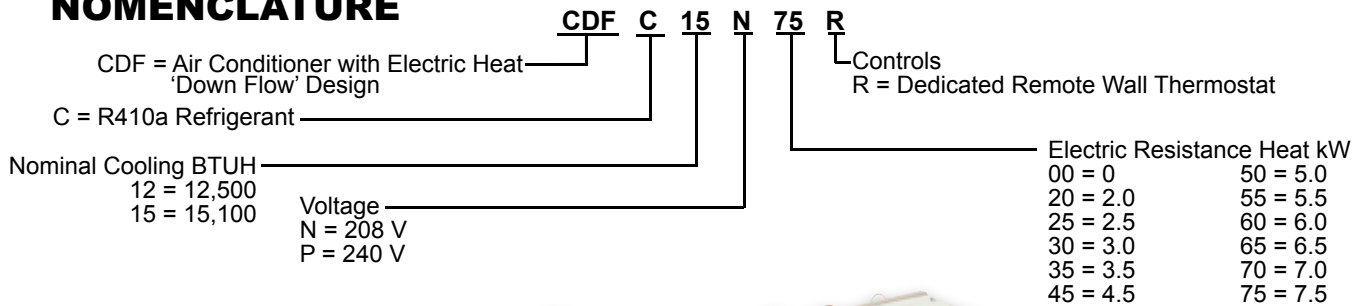

NOMENCLATURE

CDF (Air Conditioner with Electric Heat) Cooling/Heating Performance

Model	Voltage	Cord	Cooling				Resistance Heat			Fuse Amps	Indoor CFM	Net WT. lbs.
			BTUH	EER	Amps	Pts./hr.	BTUH	kW	Amps			
CDFC12N25R	208	30A	12500	9.3	6.3	3.8	8800	2.5	12.7	20	290	155
CDFC12N45R	208	30A	12500	9.3	6.3	3.8	15600	4.5	27.7	30	290	155
CDFC15N45R	208	30A	15100	8.9	8	4.8	15600	4.5	27.7	30	290	155
CDFC15N65R	208	50A	15100	8.9	8	4.8	20800	6.0	36.7	40	290	155
CDFC15N75R	208	50A	15100	8.9	8	4.8	25900	7.5	45.7	50	290	155
CDFC12P20R	240	30A	12700	9.1	6	3.8	7100	2.0	8.9	15	290	155
CDFC12P35R	240	30A	12700	9.1	6	3.8	12200	3.5	15.2	20	290	155
CDFC15P55R	240	30A	15400	8.7	8	4.8	19100	5.5	23.5	30	290	155
CDFC15P75R	240	50A	15400	8.7	8	4.8	25900	7.5	31.8	40	290	155

Other heater sizes and cooling only models are available. Contact us for further information.